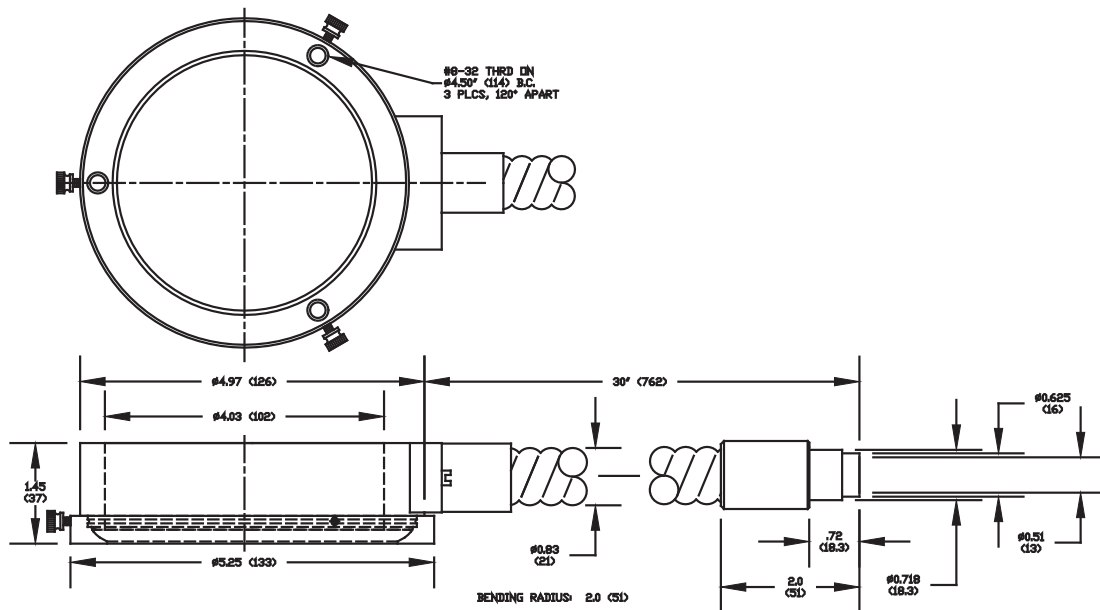

**Dimensions in () are in mm*

Darkfield Ringlight

Dimensions in () are in mm

Ringlight Input: Black Anodized Aluminum

Bundle Sheathing: PVC Covered Metal Tubing or Stainless Steel

Product improvements may result in specification or feature changes without notice.

Warning: This product is manufactured with glass fiber. Not for use in cable/hose carrier. Call SCHOTT to discuss moving cable/hose carrier applications.

A22780
Darkfield Ringlight

Dimensions in () are in mm